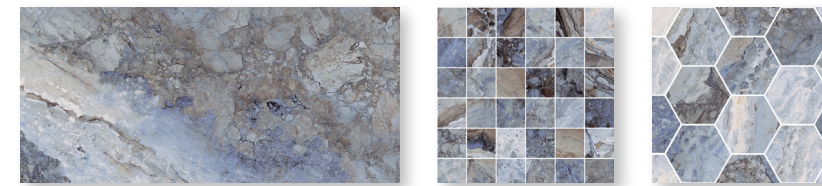

SIZES

4"x12"
12"x24"
24"x48"
47"x110"

2"x2" Mosaic*

4" Hexagon Mosaic

*Indicates Special Order Item 8+ Weeks Lead Time

Wayne Tile Company

COLORS

Beige

Dark

Ivory

Ocean

Pearl

ALL AVAILABLE SIZES & FINISHES

Size & Thickness	Beige	Dark	Ivory	Ocean	Pearl
4"x12"x10 mm	Matte Polished	Matte Polished	Matte Polished	Matte Polished	Matte Polished
12"x24"x10 mm	Matte Polished	Matte Polished	Matte Polished	Matte Polished	Matte Polished
24"x48"x10 mm	Matte Polished	Matte Polished	Matte Polished	Matte Polished	Matte Polished
36"x36"x10 mm*	Matte* Polished*	Matte* Polished*	Matte* Polished*	Matte* Polished*	Matte* Polished*
36"x72"x10 mm*	Matte* Polished*	Matte* Polished*	Matte* Polished*	Matte* Polished*	Matte* Polished*
47"x110"x10 mm	N/A	N/A	Polished	Polished	N/A
2"x2" Mosaic	Matte	Matte	Matte	Matte	Matte
4" Hexagon Mosaic	Matte	Matte	Matte	Matte	Matte
3"x24" Bullnose	Matte Polished	Matte Polished	Matte Polished	Matte Polished	Matte Polished