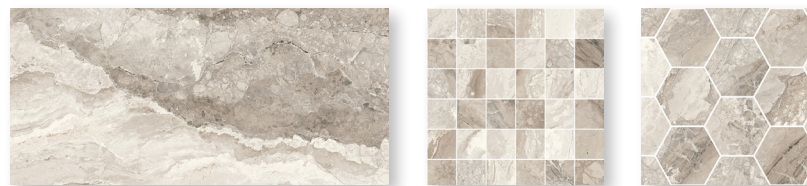

SIZES

4"x12"
12"x24"
24"x48"
47"x110"

2"x2" Mosaic*

4" Hexagon Mosaic

*Indicates Special Order Item 8+ Weeks Lead Time

Wayne Tile Company

COLORS

Beige

Dark

Ivory

Ocean

Pearl

ALL AVAILABLE SIZES & FINISHES

Size & Thickness	Beige	Dark	Ivory	Ocean	Pearl
4"x12"x10 mm	Matte Polished	Matte Polished	Matte Polished	Matte Polished	Matte Polished
12"x24"x10 mm	Matte Polished	Matte Polished	Matte Polished	Matte Polished	Matte Polished
24"x48"x10 mm	Matte Polished	Matte Polished	Matte Polished	Matte Polished	Matte Polished
36"x36"x10 mm*	Matte* Polished*	Matte* Polished*	Matte* Polished*	Matte* Polished*	Matte* Polished*
36"x72"x10 mm*	Matte* Polished*	Matte* Polished*	Matte* Polished*	Matte* Polished*	Matte* Polished*
47"x110"x10 mm	N/A	N/A	Polished	Polished	N/A
2"x2" Mosaic	Matte	Matte	Matte	Matte	Matte
4" Hexagon Mosaic	Matte	Matte	Matte	Matte	Matte
3"x24" Bullnose	Matte Polished	Matte Polished	Matte Polished	Matte Polished	Matte Polished