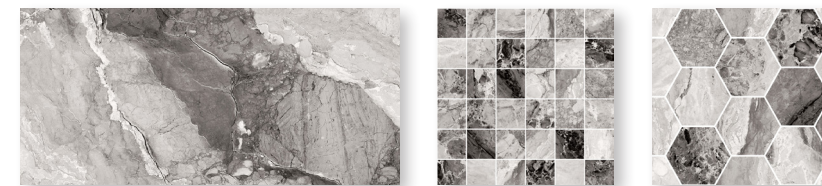

SIZES

4"x12"
12"x24"
24"x48"
47"x110"

2"x2" Mosaic*

4" Hexagon Mosaic

*Indicates Special Order Item 8+ Weeks Lead Time

Wayne Tile Company

COLORS

Beige

Dark

Ivory

Ocean

Pearl

ALL AVAILABLE SIZES & FINISHES

Size & Thickness	Beige	Dark	Ivory	Ocean	Pearl
4"x12"x10 mm	Matte Polished	Matte Polished	Matte Polished	Matte Polished	Matte Polished
12"x24"x10 mm	Matte Polished	Matte Polished	Matte Polished	Matte Polished	Matte Polished
24"x48"x10 mm	Matte Polished	Matte Polished	Matte Polished	Matte Polished	Matte Polished
36"x36"x10 mm*	Matte* Polished*	Matte* Polished*	Matte* Polished*	Matte* Polished*	Matte* Polished*
36"x72"x10 mm*	Matte* Polished*	Matte* Polished*	Matte* Polished*	Matte* Polished*	Matte* Polished*
47"x110"x10 mm	N/A	N/A	Polished	Polished	N/A
2"x2" Mosaic	Matte	Matte	Matte	Matte	Matte
4" Hexagon Mosaic	Matte	Matte	Matte	Matte	Matte
3"x24" Bullnose	Matte Polished	Matte Polished	Matte Polished	Matte Polished	Matte Polished